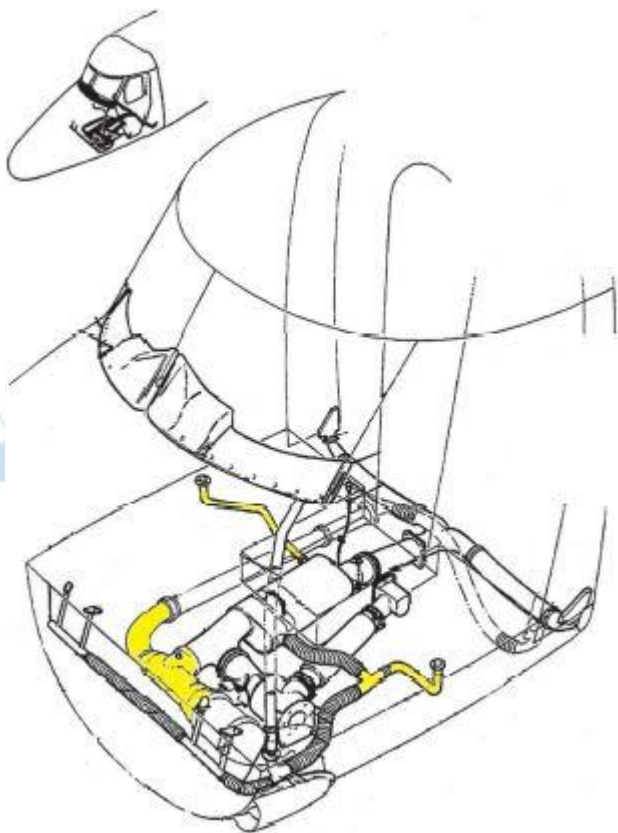

ROCKY MOUNTAIN AIRCRAFT

COCKPIT UNDERFLOOR DUCTING

Using state of the art manufacturing techniques, Rocky Mountain Aircraft has engineered a high quality air duct created from high performance polymers.

This will ensure durability and ease of installation. Mounting provisions are incorporated into the design. As a result, versatility and strength are achieved.

ROCKY MOUNTAIN AIRCRAFT

OEM P/N	RMA PDA P/N	DESCRIPTION
C6VF1149-1	RMA-C6VF1149-1	Y-DUCT

OEM P/N	RMA PDA P/N	DESCRIPTION
C6VF1050-3SP	RMA-C6VF1050-3SP	DUCT
C6VF1062-1SP	RMA-C6VF1062-1SP	DUCT
C6VF1145-1	RMA-C6VF1145-1	DUCT

TYPICAL PROPERTIES:

Passes FAR 23.853, Flammability

Strength: 5700-6700 psi (39-46 Mps)